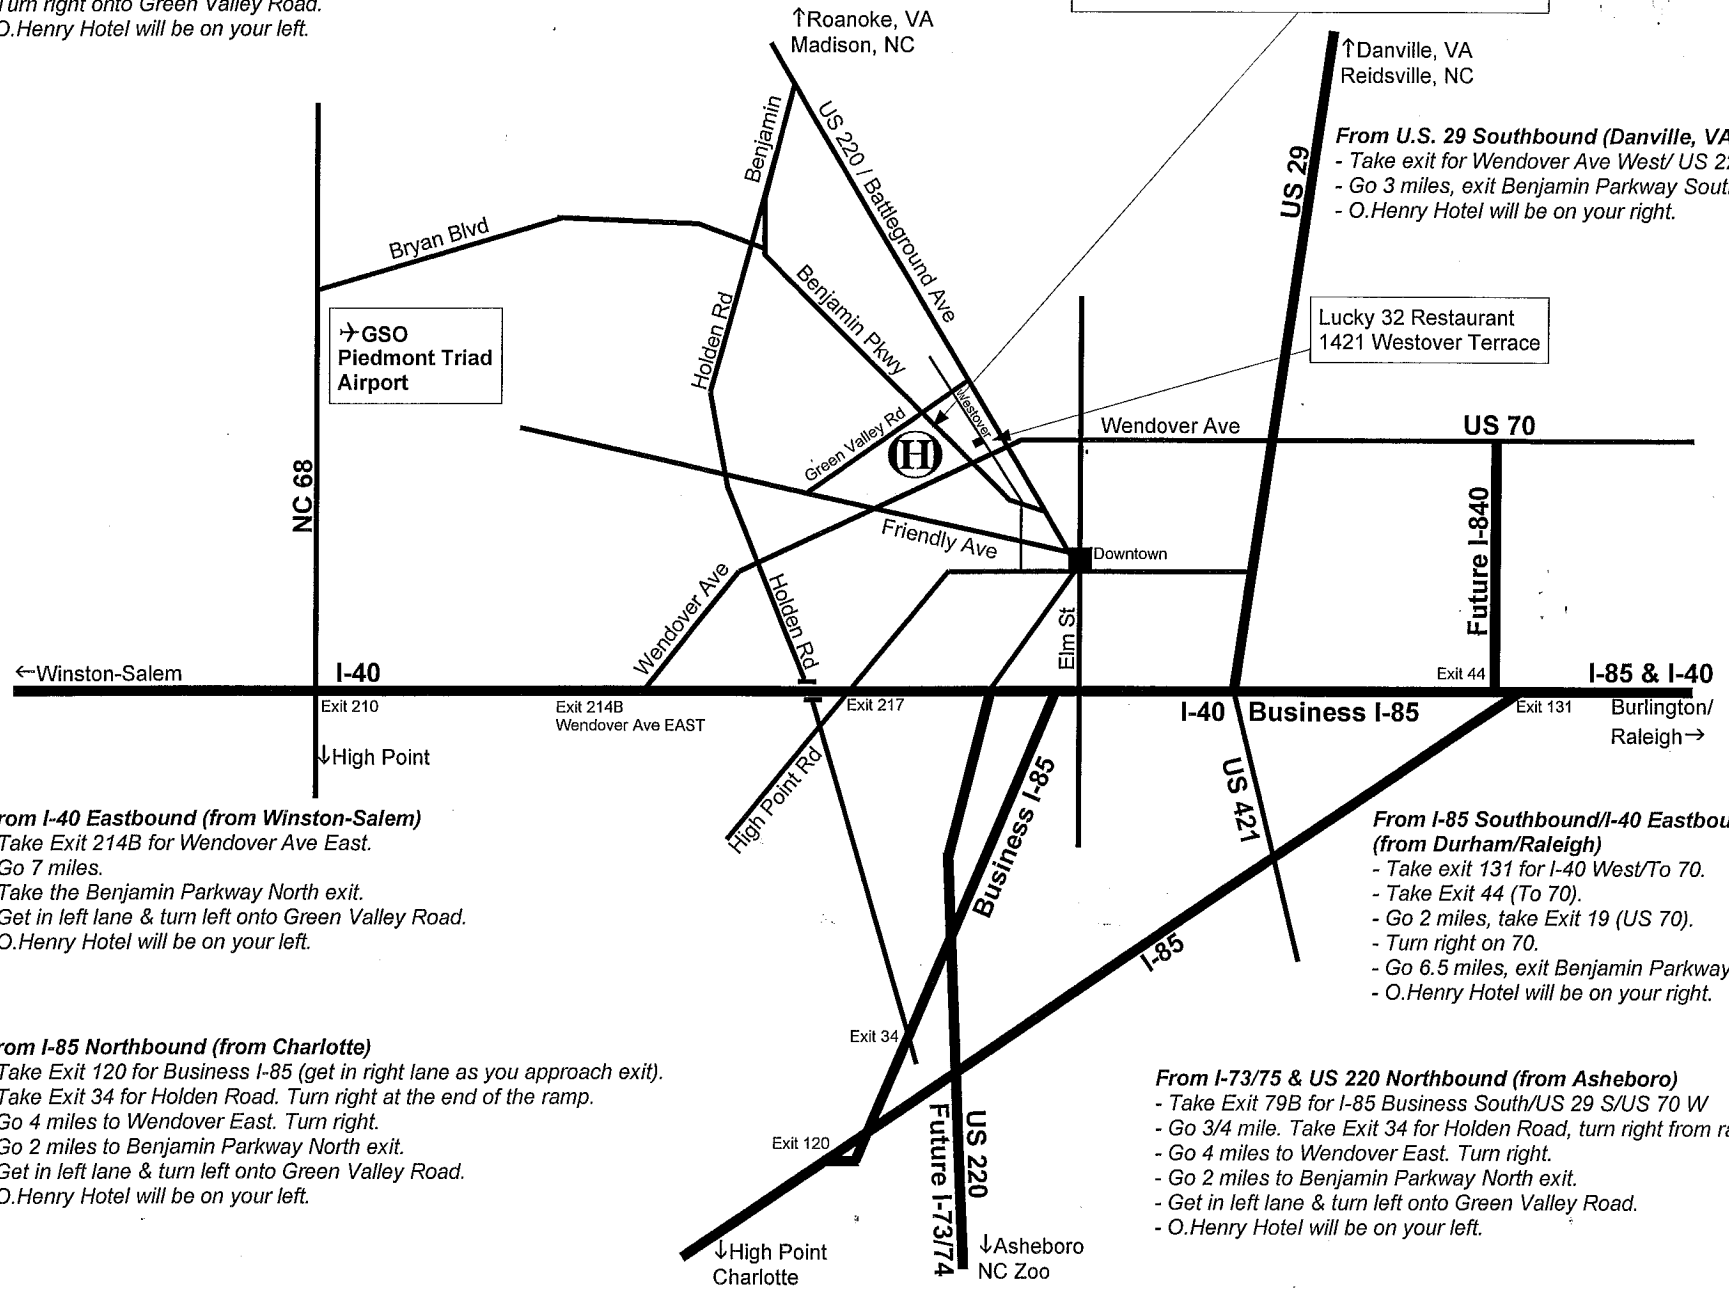

From GSO Airport:

- Turn right onto Bryan Blvd as you exit the airport.
- Go 9 miles (Bryan Blvd will become Benjamin Pkwy at mile 8).
- Turn right onto Green Valley Road.
- O.Henry Hotel will be on your left.

O.Henry Hotel & Green Valley Grill
624 Green Valley Road, Greensboro
336-854-2000

- From U.S. 29 Southbound (Danville, VA)**
- Take exit for Wendover Ave West/ US 220 N.
 - Go 3 miles, exit Benjamin Parkway South.
 - O.Henry Hotel will be on your right.

From I-85 Southbound/I-40 Eastbound (from Durham/Raleigh)

- Take exit 131 for I-40 West/To 70.
- Take Exit 44 (To 70).
- Go 2 miles, take Exit 19 (US 70).
- Turn right on 70.
- Go 6.5 miles, exit Benjamin Parkway South.
- O.Henry Hotel will be on your right.

From I-73/75 & US 220 Northbound (from Asheboro)

- Take Exit 79B for I-85 Business South/US 29 S/US 70 W
- Go 3/4 mile. Take Exit 34 for Holden Road, turn right from ramp.
- Go 4 miles to Wendover East. Turn right.
- Go 2 miles to Benjamin Parkway North exit.
- Get in left lane & turn left onto Green Valley Road.
- O.Henry Hotel will be on your left.